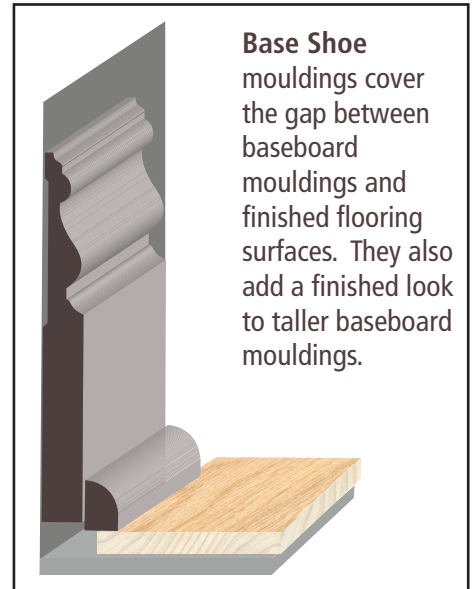

P-226PR PRIMED PINE

O-226 OAK

ALD-226 ALDER

TM-127 TIMBRON

7/16 x 11/16

P-229PR PRIMED PINE

Base Shoe mouldings cover the gap between baseboard mouldings and finished flooring surfaces. They also add a finished look to taller baseboard mouldings.